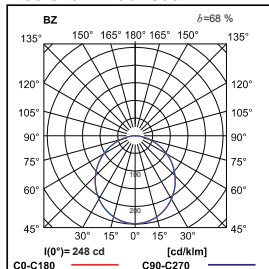

PRISON LED

PRISON LED

PRISON LED 5200LM PC E
IP65 840 / 1200X300

PRISON LED 5200LM PC E IP65
840 1200X300

| h[m] | ∅ [m] | E _{av} [lux] |
|------|-------|-----------------------|
| 1 | 2,75 | 817 |
| 2 | 5,50 | 204 |
| 3 | 8,25 | 90 |
| 4 | 11,0 | 51 |
| 5 | 13,7 | 32 |

Wymiary / Dimensions / Размеры

| ∅ [mm] | A (mm) | B (mm) | h (mm) |
|--------|--------|--------|--------|
| 2600 | 400 | 400 | 75 |
| 4400 | 400 | 400 | 75 |
| 5200 | 1210 | 310 | 75 |
| 8800 | 1210 | 310 | 75 |